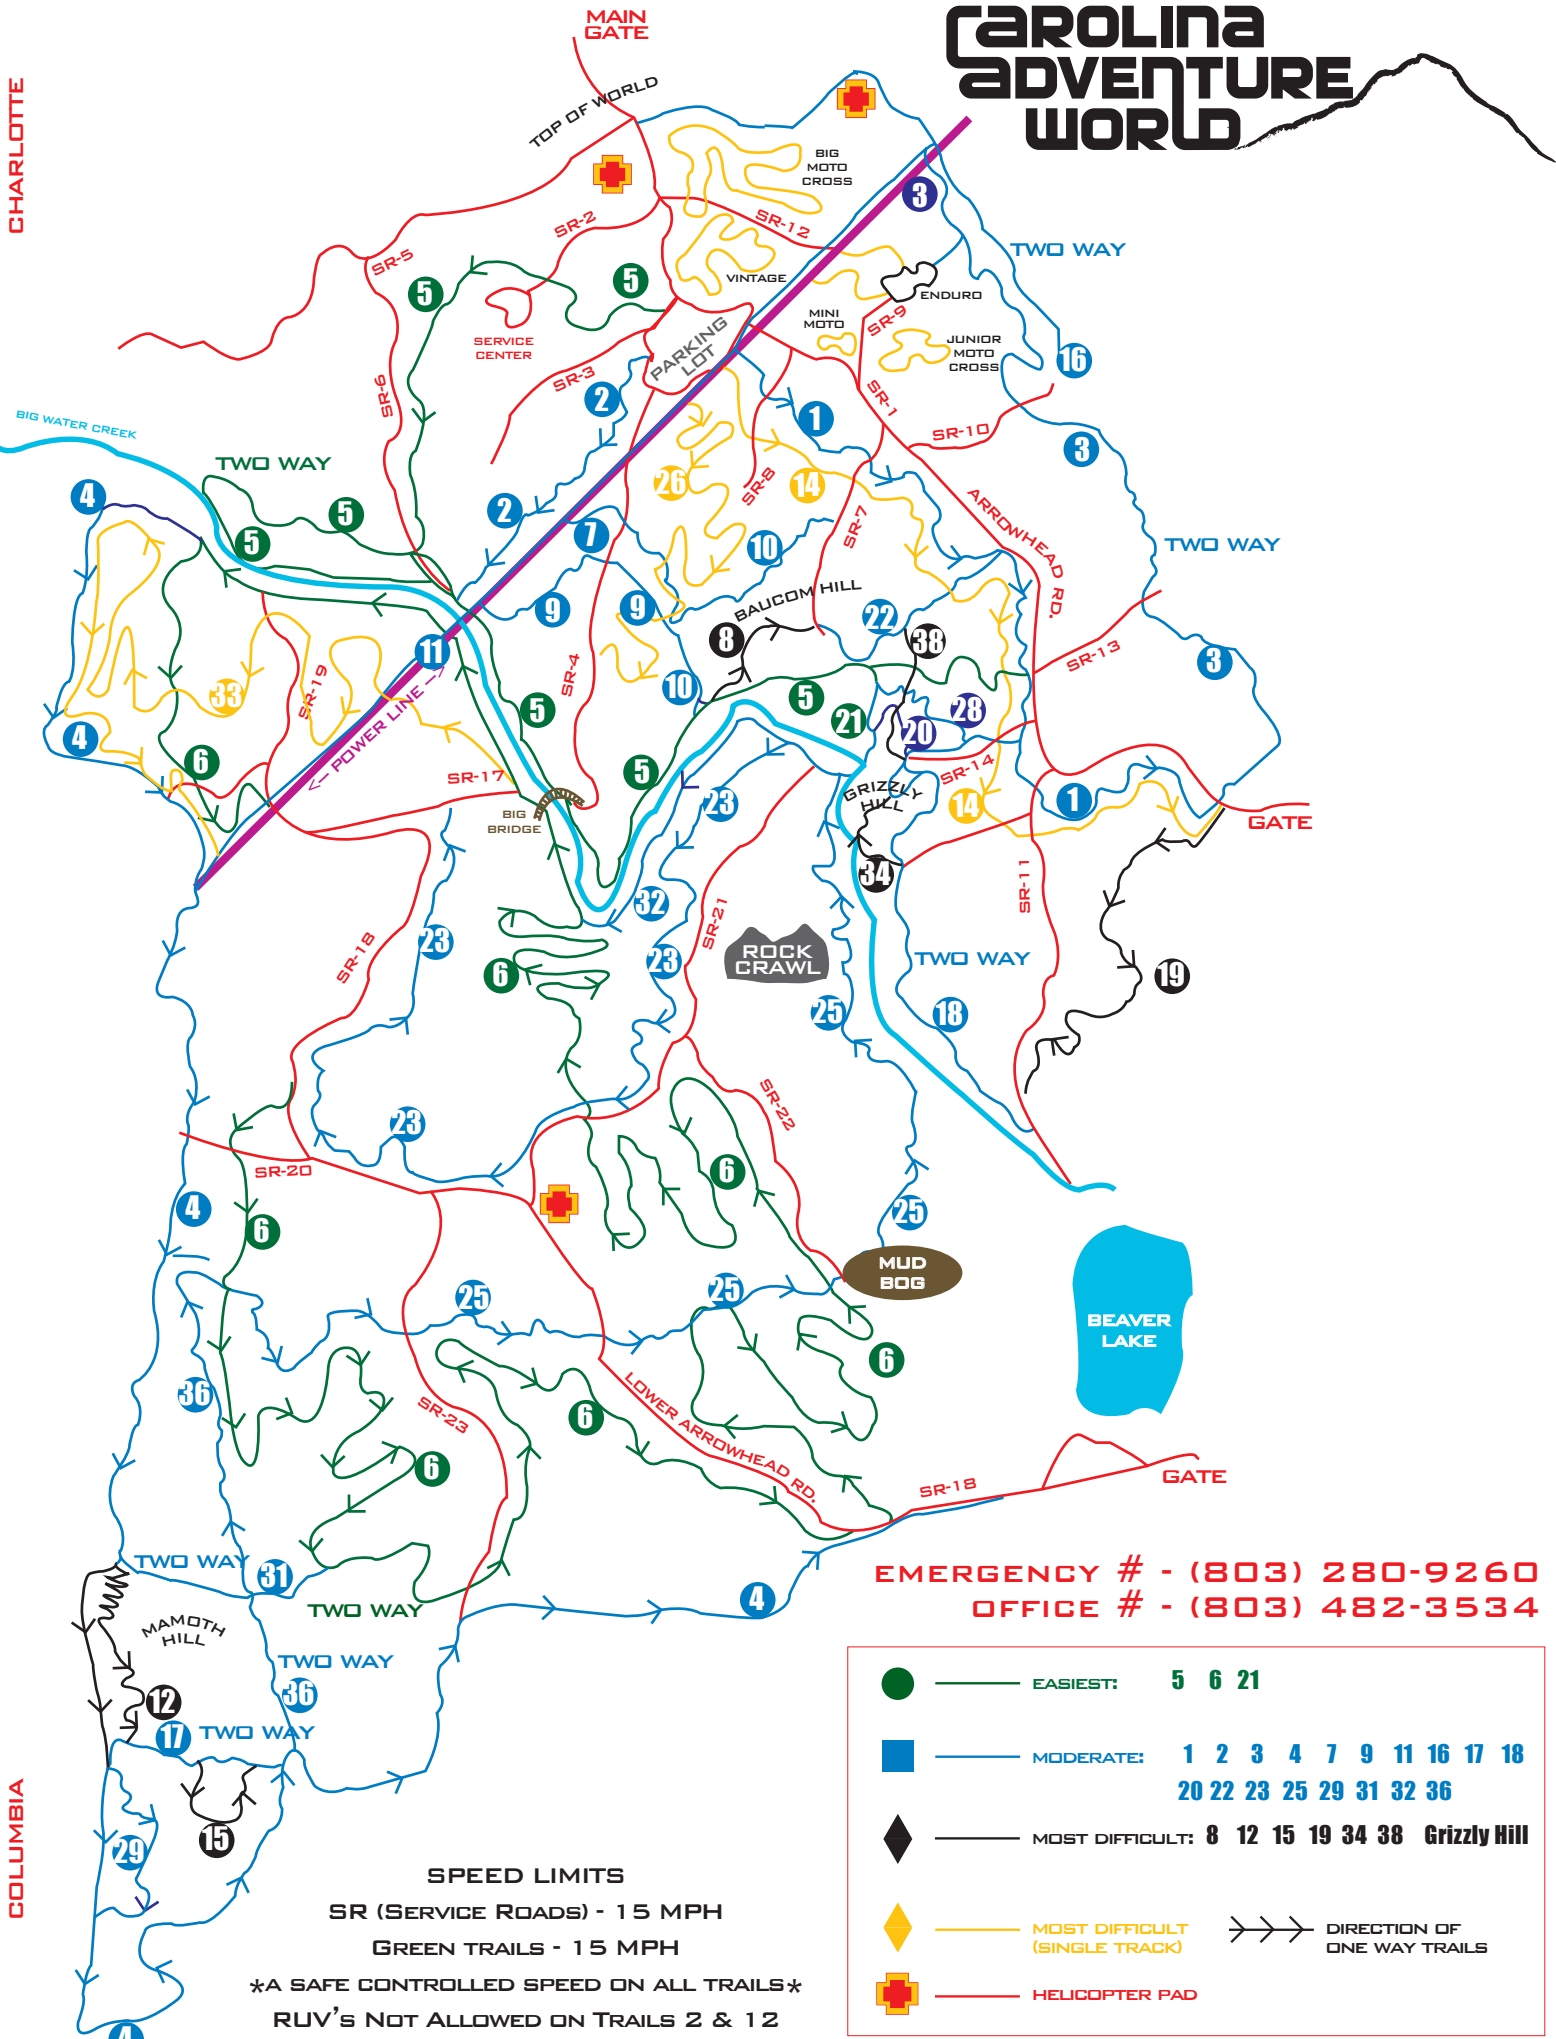

# CAROLINA ADVENTURE WORLD

**EMERGENCY # - (803) 280-9260**  
**OFFICE # - (803) 482-3534**

	EASIEST:	5 6 21	
	MODERATE:	1 2 3 4 7 9 11 16 17 18 20 22 23 25 29 31 32 36	
	MOST DIFFICULT:	8 12 15 19 34 38	Grizzly Hill
	MOST DIFFICULT (SINGLE TRACK)		DIRECTION OF ONE WAY TRAILS
	HELICOPTER PAD		

**SPEED LIMITS**  
 SR (SERVICE ROADS) - 15 MPH  
 GREEN TRAILS - 15 MPH

\*A SAFE CONTROLLED SPEED ON ALL TRAILS\*  
 RUV'S NOT ALLOWED ON TRAILS 2 & 12